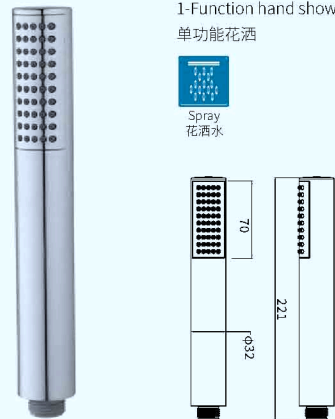

A12011

1-Function hand shower
单功能花洒

Spray
花洒水