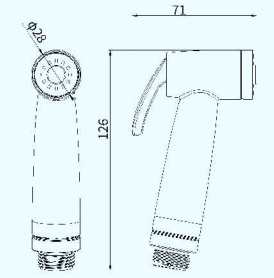

D71111
1-Function spray
单功能喷枪

D72311
1-Function spray
单功能喷枪