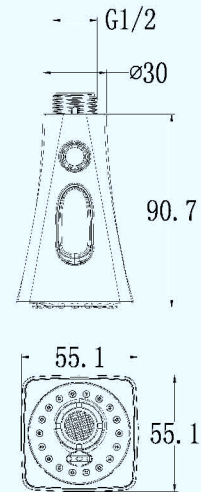

**D75421**  
2-Function PULL-Out  
Thread: G 1/2 M16\*1  
二功能龙头咀

**D75431**  
3-Function PULL-down  
Thread: G 1/2 M16\*1  
三功能龙头咀

**D75521**  
2-Function PULL-Out  
Thread: G 1/2 M16\*1  
二功能龙头咀

**D73021**  
2-Function PULL-down  
Thread: G 1/2 M16\*1  
二功能龙头咀