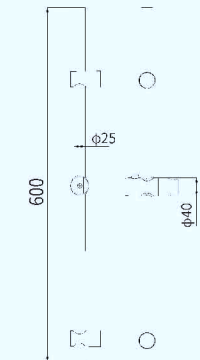

**E31421**  
Shower set  
椭圆形升降杆  
30\*15mm

**E31501**  
Shower set  
圆形升降杆  
φ22

**E36031**  
Shower set  
方形升降杆  
30\*15mm

**E31202**  
Shower set  
圆形升降杆  
φ19/22/24/25mm

**E31203**  
Shower set  
圆形升降杆  
φ19/22/24/25mm