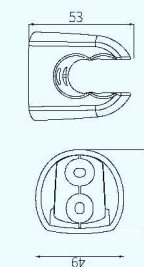

F42201
2-position wall bracket
双孔墙座