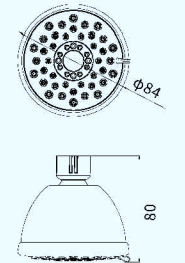

C21831

3 Function shower head
三功能莲蓬头