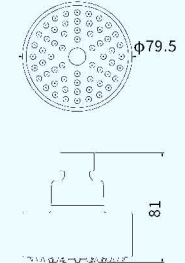

C25011

1 Function shower head
单功能莲蓬头