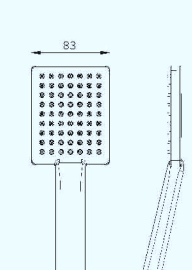

喷枪出水嘴
Spray nozzle

喷枪功能开/关
ON/OFF