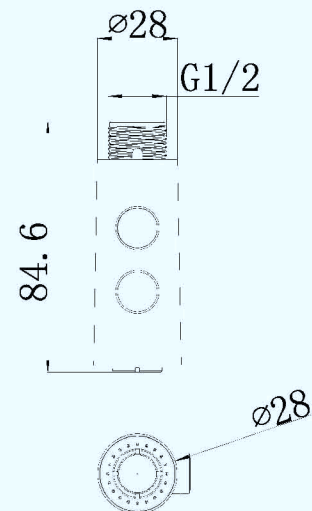

**D73321**  
2-Function PULL-down  
Thread: G 1/2 M16\*1  
二功能龙头咀

**D73121**  
2-Function PULL-down  
Thread: G 1/2 M16\*1  
二功能龙头咀

**D73421**  
2-Function PULL-down  
Thread: G 1/2 M16\*1  
二功能龙头咀

**D73221**  
2-Function PULL-down  
Thread: G 1/2 M16\*1  
二功能龙头咀