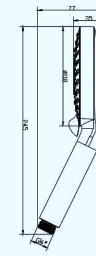

A12151

5-Function hand shower
五功能花洒