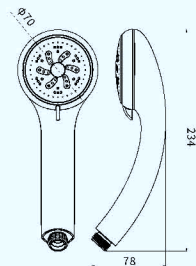

A19131

3-Function hand shower
三功能花洒