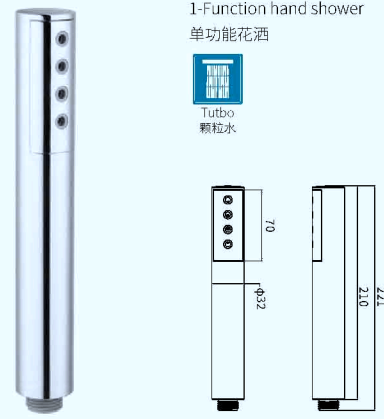

A12012

1-Function hand shower
单功能花洒

Turbo
颗粒水