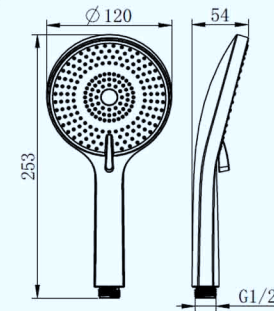

A12632

3-Function hand shower
三功能花洒