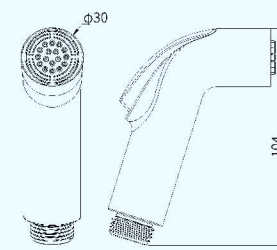

D71013
1-Function spray
单功能喷枪

可自洁橡胶出水设计