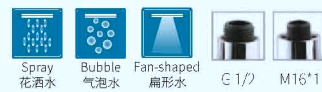

D75031
3-Function PULL-down
Thread: G 1/2 M16*1
三功能龙头咀

D77421
2-Function PULL-Out
Thread: G 1/2 M16*1
二功能龙头咀