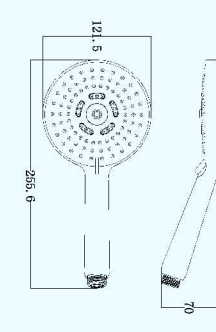

Water saving 30%  
节水 30%

A 13231

3-Function hand shower  
三功能花洒

A 13251

5-Function hand shower  
五功能花洒

A12331

3-Function button hand shower  
三功能按键花洒

A12332