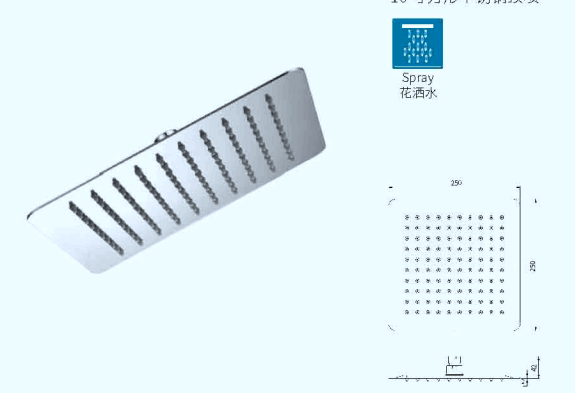

B28414
10"Stainless Steel Rain Shower Head
10 寸方形不锈钢顶喷