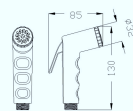

D71221
2.Function spray
二功能喷枪