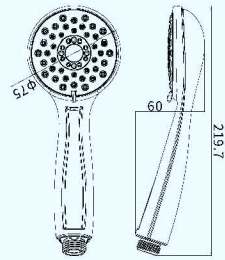

A11831

3-Function hand shower
三功能花洒