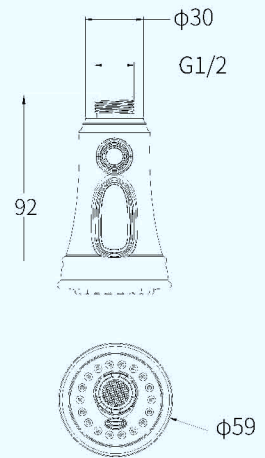

功能性拉出式 / 下拉式厨房水龙头

FUNCTIONAL PULL-OUT/PULL-DOWN KITCHEN FAUCET

三种出水模式使您可以轻松地从事洒水到柔和气泡水，再到强力扇形水转换，从清洗蔬菜到冲擦洗的所有内容。

Three water outlet modes make it easy to switch from flower spray water to soft bubble water, to strong fan-shaped water, from cleaning vegetables to washing.