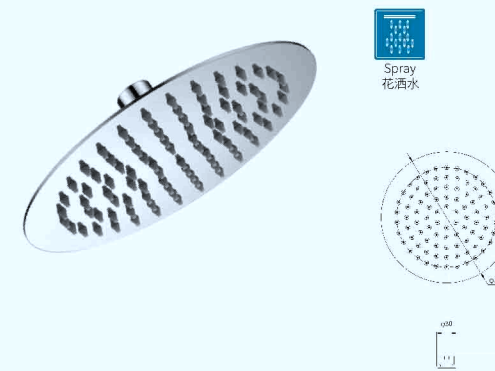

**B36011**  
10"Stainless Steel Rain Shower Head  
10 寸圆形不锈钢顶喷

**B30011**  
10"Stainless Steel Rain Shower Head  
10 寸方形不锈钢顶喷

**B25218**  
12"Stainless Steel Rain Shower Head  
12 寸圆形不锈钢顶喷

**B28413**  
12"Stainless Steel Rain Shower Head  
12 寸方形不锈钢顶喷

**B25219**  
10"Stainless Steel Rain Shower Head  
10 寸圆形不锈钢顶喷

**B28414**  
10"Stainless Steel Rain Shower Head  
10 寸方形不锈钢顶喷

**B25311**  
8"Stainless Steel Rain Shower Head  
8 寸圆形不锈钢顶喷

**B28415**  
8"Stainless Steel Rain Shower Head  
8 寸方形不锈钢顶喷