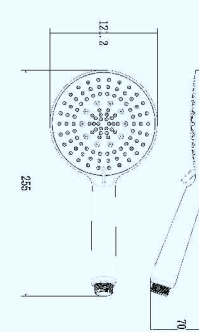

A 13231

3-Function hand shower
三功能花洒