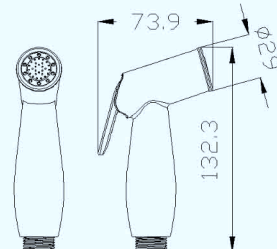

D71521
2-Function spray
两功能喷枪