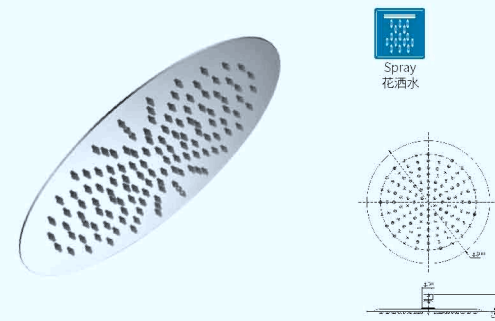

## Come with birth

Because of your appearance  
Others will become perfunctory  
And idom't want to do it

雅致独具一格  
因为你的出现其它都变成将就而我不  
愿意将就

**B36311**  
8"Stainless Steel Rain Shower Head  
8 寸圆形不锈钢顶喷

**B30311**  
8"Stainless Steel Rain Shower Head  
8 寸方形不锈钢顶喷

**B36011**  
10"Stainless Steel Rain Shower Head  
10 寸圆形不锈钢顶喷

**B30011**  
10"Stainless Steel Rain Shower Head  
10 寸方形不锈钢顶喷

**B25218**  
12"Stainless Steel Rain Shower Head  
12 寸圆形不锈钢顶喷

**B28413**  
12"Stainless Steel Rain Shower Head  
12 寸方形不锈钢顶喷