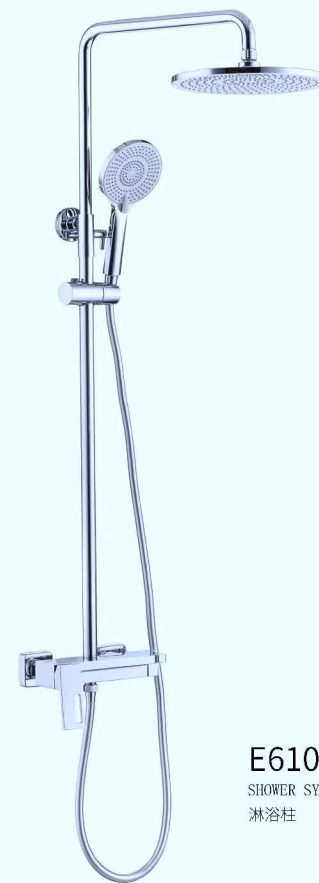

## EB5610

Cover plate bracket  
盖板支架

超薄设计  
高品质铜内部件  
1. 水压调节  
2. 双喷嘴冲洗  
3. 女性专用喷嘴  
4. 简易安装

Slim design  
superior brass inner part  
1. Water pressure control  
2. Dual cleaning nozzle  
3. One nozzle especially for women  
4. Easy installation

喷枪系列

44

E70301  
Shelf Faucet  
置物淋浴柱

E70001  
SHOWER SYSTEM  
按键式置物淋浴柱

E70110  
SHOWER SYSTEM  
置物淋浴柱

E61003  
SHOWER SYSTEM  
淋浴柱

E61006  
SHOWER SYSTEM  
淋浴柱

E61007  
SHOWER SYSTEM  
淋浴柱

E61008  
SHOWER SYSTEM  
淋浴柱

E61011  
SHOWER SYSTEM  
置物淋浴柱

E61012  
SHOWER SYSTEM  
置物淋浴柱

E61009  
SHOWER SYSTEM  
淋浴柱

E61010  
SHOWER SYSTEM  
淋浴柱

E61015  
SHOWER SYSTEM  
淋浴柱

E61014  
SHOWER SYSTEM  
淋浴柱