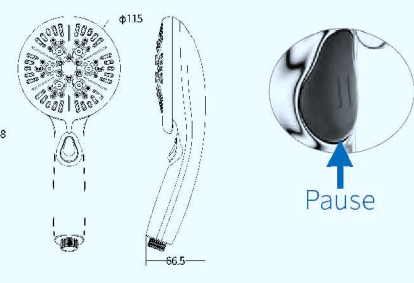

A13072

7-Function hand shower
七功能花洒