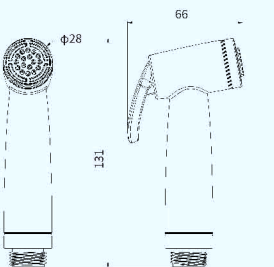

D71113
1-Function spray
单功能喷枪