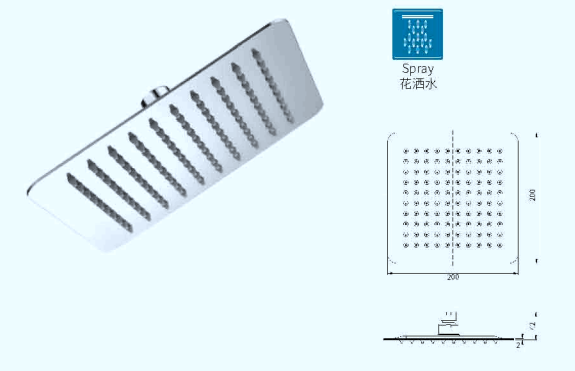

**B25219**  
10"Stainless Steel Rain Shower Head  
10 寸圆形不锈钢顶喷

**B28414**  
10"Stainless Steel Rain Shower Head  
10 寸方形不锈钢顶喷

**B25311**  
8"Stainless Steel Rain Shower Head  
8 寸圆形不锈钢顶喷

**B28415**  
8"Stainless Steel Rain Shower Head  
8 寸方形不锈钢顶喷