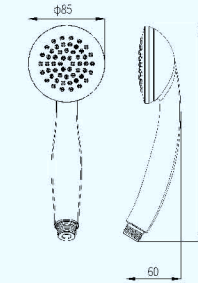

免打孔淋浴杆

Drill-free sliding Bar, chrome

*Stainless steel tube, length 500mm, dia. 25mm, chrome

*ABS central slider, chrome

*3-way diverter with suction cup, chrome

US Patent No. : US 7,197,776 B2

Spray
花洒水

Spray
花洒水

Spray Massage Spray+Massage
花洒水 按摩水 花洒水+按摩水

Spray Massage Spray+Massage
花洒水 按摩水 花洒水+按摩水

Spray Turbo Spray+Turbo Massage Spray+Massage
花洒水 颗粒水 花洒+颗粒水 按摩水 花洒+按摩水

Spray Turbo Spray+Turbo Massage Spray+Massage
花洒水 颗粒水 花洒+颗粒水 按摩水 花洒+按摩水