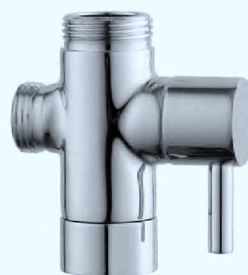

F44314
Plastic diverter
塑胶分水器

F44101
3-way diverter
三通分水器