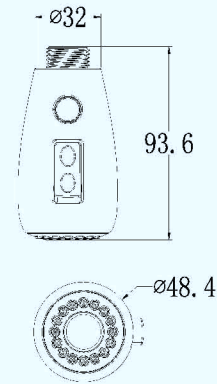

BUBBLE MODE

SPRAY MODE

FAN-SHAPED MODE

**D77421**  
2-Function PULL-Out  
Thread: G 1/2 M16\*1  
二功能龙头咀

**D75531**  
3-Function PULL-down  
Thread: G 1/2 M16\*1  
三功能龙头咀

**D76831**  
3-Function PULL-down  
Thread: G 1/2 M16\*1  
三功能龙头咀