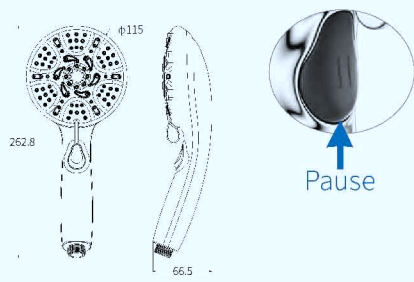

A13071

7-Function hand shower
七功能花洒