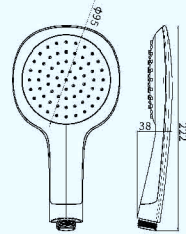

A11511

1-Function hand shower
单功能花洒