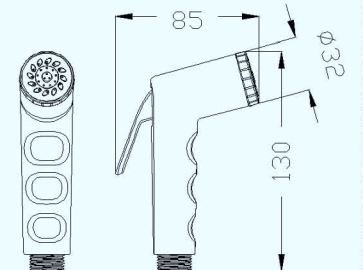

出水的灯光效果

D71112
1-Function light spray
单功能灯光喷枪