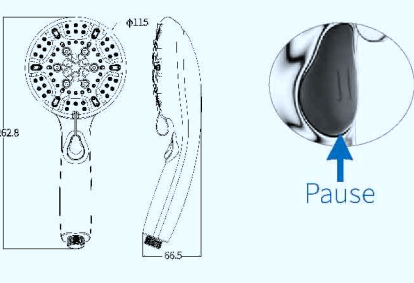

A13073

7-Function hand shower
七功能花洒