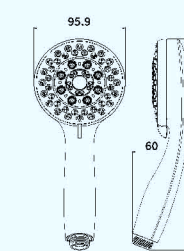

A11052

5-Function hand shower
五功能花洒