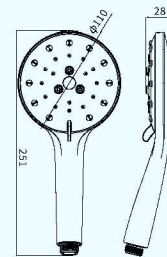

A12532

3-Function hand shower
三功能花洒