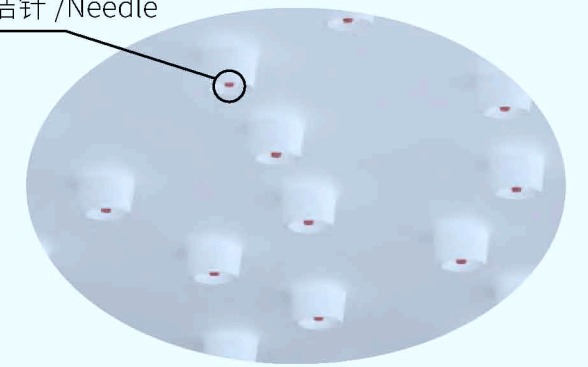

智能去污，自动清洁出水孔

开关一次水，就完成一次清洁。水流形成静压作用到清洁针板离开面盖后出水，关水后弹力下压针板复位完成一次自洁过程。

清洁针 / Needle