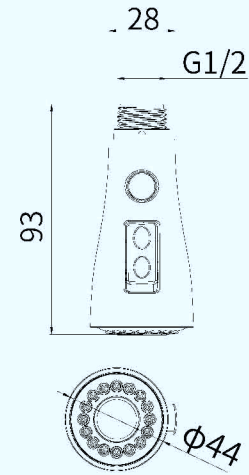

**D75421**  
2-Function PULL-Out  
Thread: G 1/2 M16\*1  
二功能龙头咀

**D75431**  
3-Function PULL-down  
Thread: G 1/2 M16\*1  
三功能龙头咀

**D75521**  
2-Function PULL-Out  
Thread: G 1/2 M16\*1  
二功能龙头咀

**D73021**  
2-Function PULL-down  
Thread: G 1/2 M16\*1  
二功能龙头咀