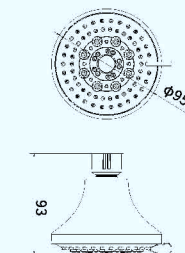

C21152

5-Function shower head
五功能莲蓬头