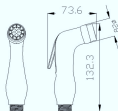

D71211
1.Function spray
单功能喷枪