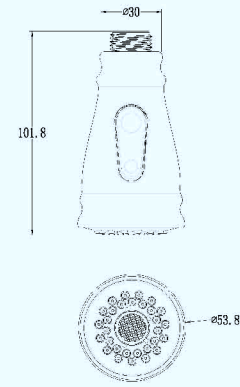

**D73521**  
2-Function PULL-down  
Thread: G 1/2 M16\*1  
二功能龙头咀

**D73621**  
2-Function pull-down  
Thread: G 1/2 M16\*1  
二功能龙头咀

**D73721**  
2-Function pull-down  
Thread: G 1/2 M16\*1  
二功能龙头咀

**D73821**  
2-Function PULL-Out  
Thread: G 1/2  
二功能龙头咀