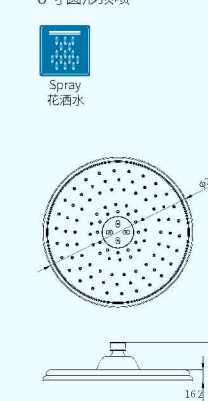

# OUTSTANDING

QUALITY  
ORIGINAL DESIGN

Streamline shape, soft radian, to bring you unlimited convenience, comfort more than 360 degrees.

**D75221**  
2-Function PULL-Out  
Thread: G 1/2  
二功能龙头咀

**D74831**  
3-Function PULL-down  
Thread: G 1/2 M16\*1  
三功能龙头咀