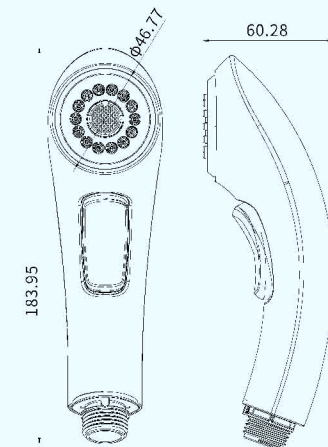

**D73521**  
2-Function PULL-down  
Thread: G 1/2 M16\*1  
二功能龙头咀

**D73621**  
2-Function pull-down  
Thread: G 1/2 M16\*1  
二功能龙头咀

**D73721**  
2-Function pull-down  
Thread: G 1/2 M16\*1  
二功能龙头咀

**D73821**  
2-Function PULL-Out  
Thread: G 1/2  
二功能龙头咀

**D75621**  
2-Function pull-down  
Thread: G 1/2 M16\*1  
二功能龙头咀

**D73921**  
2-Function PULL-Out  
Thread: G 1/2  
二功能龙头咀

Optimize every detail

Better serve your

shower experience with outstanding taste