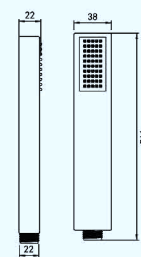

A11911

1-Function hand shower
单功能花洒