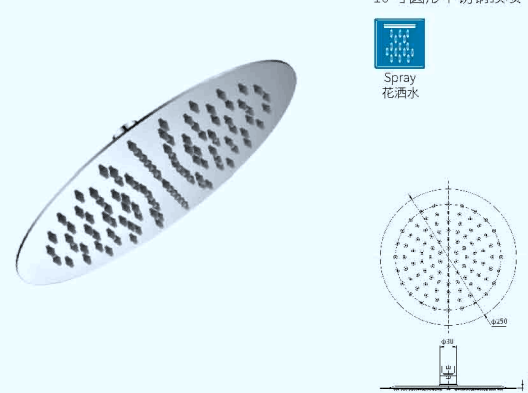

B25219
10"Stainless Steel Rain Shower Head
10 寸圆形不锈钢顶喷