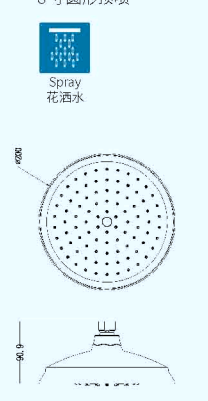

B26411
8" Rain shower
8寸圆形顶喷