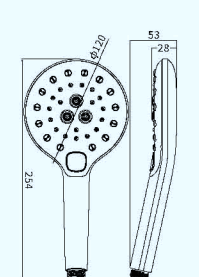

Water saving 30%  
节水 30%

A 13231

3-Function hand shower  
三功能花洒

A 13251

5-Function hand shower  
五功能花洒

A12331

3-Function button hand shower  
三功能按键花洒

A12332