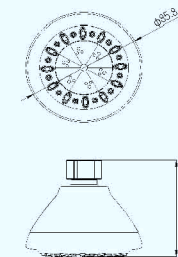

Spray Massage Spray+Massage
花洒水 按摩水 花洒水+按摩水