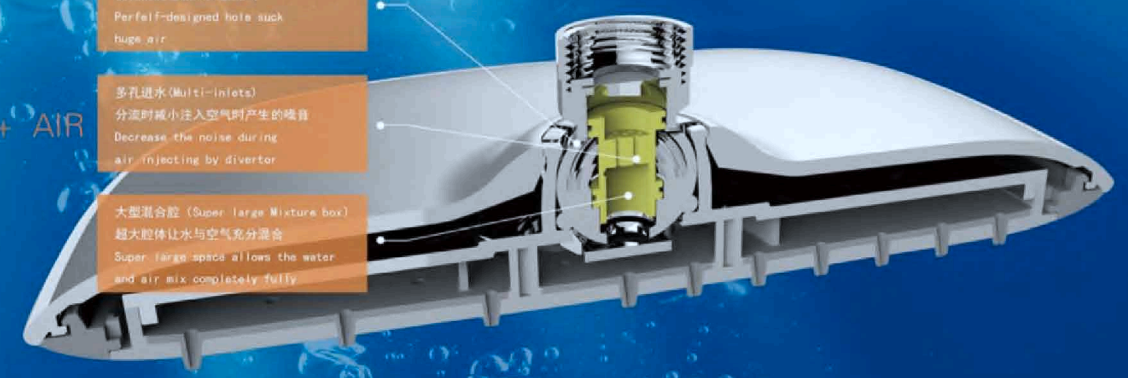

### A12612

10" Rain shower  
10寸圆形顶喷

一键钟情 出水方式随心切换

适用于所有顶喷  
Fits with the all shower head

进气孔 (Air inlet hole)  
优化的流道吸入大量空气  
Perfectly-designed hole suck huge air

多孔进水 (Multi-inlets)  
分流时减小注入空气时产生的噪音  
Decrease the noise during air injecting by diverter

大型混合腔 (Super large Mixture box)  
超大腔体让水与空气充分混合  
Super large space allows the water and air mix completely fully

B22031  
9" 3-Functions Rain button shower  
9寸三功能圆形按键顶喷

一键切换 随心所浴  
One button switch function multiple shower modes