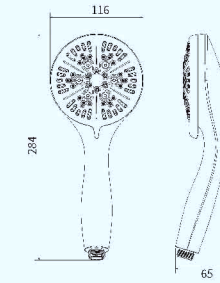

A13162

6-Function hand shower
六功能花洒