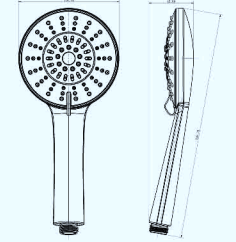

A12251

5-Function hand shower
五功能花洒