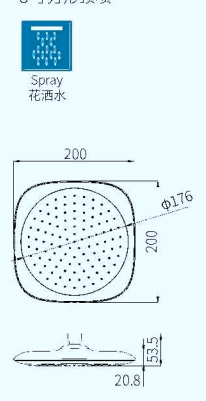

B28011
8" Rain shower
8寸方形顶喷