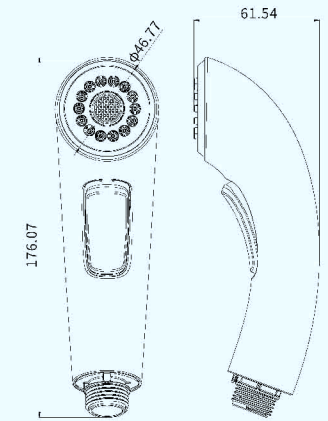

**D73321**  
2-Function PULL-down  
Thread: G 1/2 M16\*1  
二功能龙头咀

**D73121**  
2-Function PULL-down  
Thread: G 1/2 M16\*1  
二功能龙头咀

**D73421**  
2-Function PULL-down  
Thread: G 1/2 M16\*1  
二功能龙头咀

**D73221**  
2-Function PULL-down  
Thread: G 1/2 M16\*1  
二功能龙头咀

**D73521**  
2-Function PULL-down  
Thread: G 1/2 M16\*1  
二功能龙头咀

**D73621**  
2-Function pull-down  
Thread: G 1/2 M16\*1  
二功能龙头咀

**D73721**  
2-Function pull-down  
Thread: G 1/2 M16\*1  
二功能龙头咀

**D73821**  
2-Function PULL-Out  
Thread: G 1/2  
二功能龙头咀

**D75621**  
2-Function pull-down  
Thread: G 1/2 M16\*1  
二功能龙头咀

**D73921**  
2-Function PULL-Out  
Thread: G 1/2  
二功能龙头咀

Optimize every detail

Better serve your

shower experience with outstanding taste