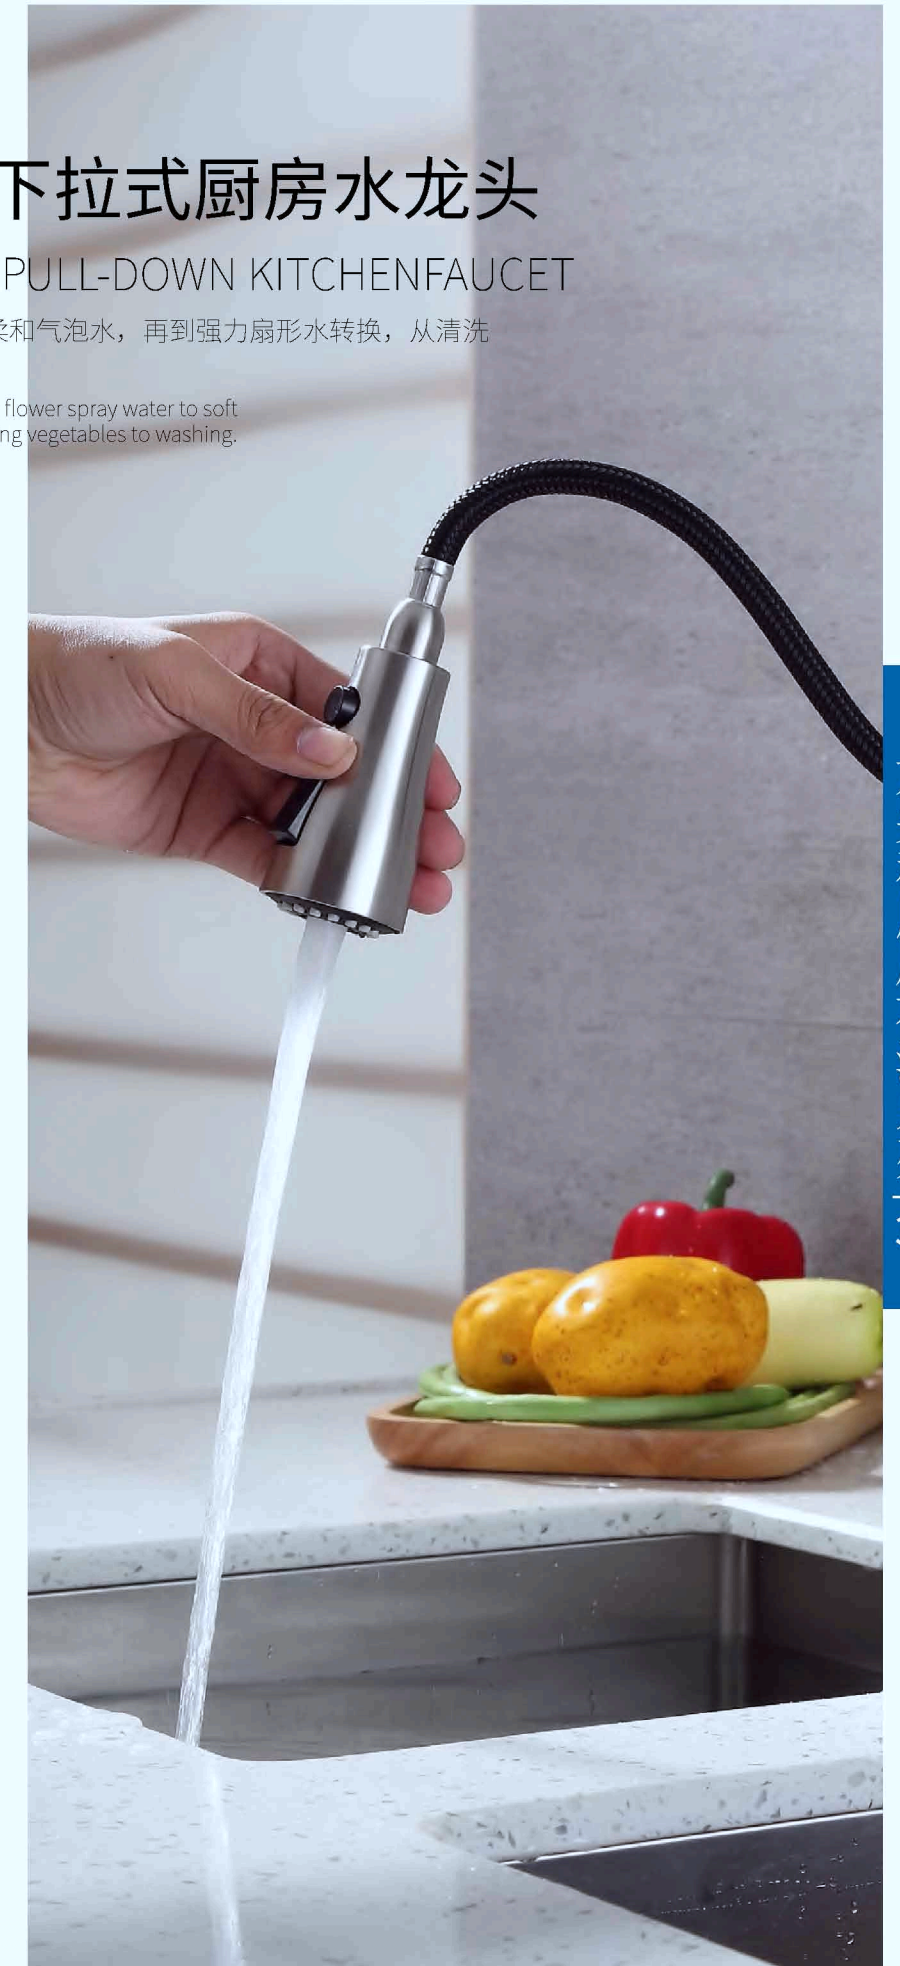

功能性拉出式 / 下拉式厨房水龙头

FUNCTIONAL PULL-OUT/PULL-DOWN KITCHEN FAUCET

三种出水模式使您可以轻松地从事洒水到柔和气泡水，再到强力扇形水转换，从清洗蔬菜到冲擦洗的所有内容。

Three water outlet modes make it easy to switch from flower spray water to soft bubble water, to strong fan-shaped water, from cleaning vegetables to washing.