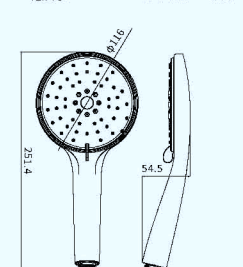

A12543

4-Function hand shower
四功能花洒