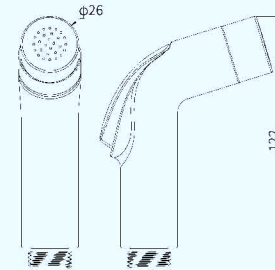

Optimize every detail

Better serve your

shower experience with outstanding taste

优化每一处细节，以卓然品味更好地服务您的淋浴体验

D72311
1-Function spray
单功能喷枪

D71711
1-Function spray
单功能喷枪

D71012
1-Function light spray
单功能灯光喷枪

出水的灯光效果

可自洁橡胶出水设计