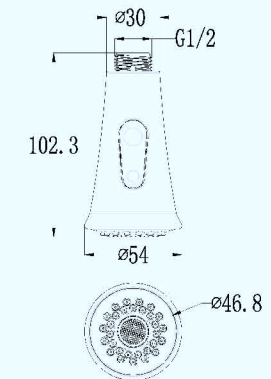

**D73321**  
2-Function PULL-down  
Thread: G 1/2 M16\*1  
二功能龙头咀

**D73121**  
2-Function PULL-down  
Thread: G 1/2 M16\*1  
二功能龙头咀

**D73421**  
2-Function PULL-down  
Thread: G 1/2 M16\*1  
二功能龙头咀

**D73221**  
2-Function PULL-down  
Thread: G 1/2 M16\*1  
二功能龙头咀

**D73521**  
2-Function PULL-down  
Thread: G 1/2 M16\*1  
二功能龙头咀

**D73621**  
2-Function pull-down  
Thread: G 1/2 M16\*1  
二功能龙头咀

**D73721**  
2-Function pull-down  
Thread: G 1/2 M16\*1  
二功能龙头咀

**D73821**  
2-Function PULL-Out  
Thread: G 1/2  
二功能龙头咀