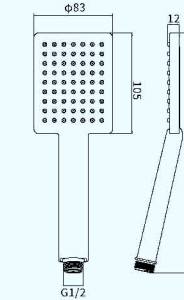

A18311

1-Function hand shower
单功能花洒