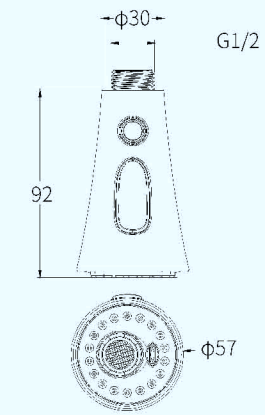

功能性拉出式 / 下拉式厨房水龙头

FUNCTIONAL PULL-OUT/PULL-DOWN KITCHEN FAUCET

三种出水模式使您可以轻松地从事洒水到柔和气泡水，再到强力扇形水转换，从清洗蔬菜到冲擦洗的所有内容。

Three water outlet modes make it easy to switch from flower spray water to soft bubble water, to strong fan-shaped water, from cleaning vegetables to washing.