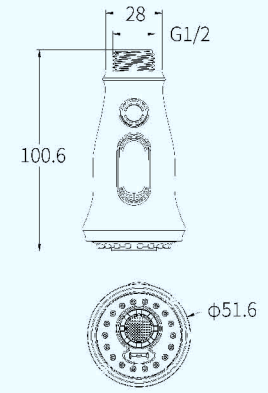

BUBBLE MODE

SPRAY MODE

FAN-SHAPED MODE

**D77421**  
2-Function PULL-Out  
Thread: G 1/2 M16\*1  
二功能龙头咀

**D75531**  
3-Function PULL-down  
Thread: G 1/2 M16\*1  
三功能龙头咀

**D76831**  
3-Function PULL-down  
Thread: G 1/2 M16\*1  
三功能龙头咀