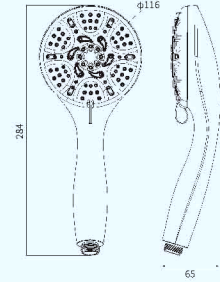

A13161

6-Function hand shower
六功能花洒