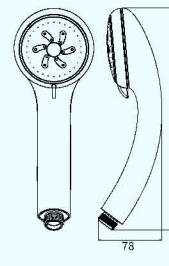

A19151

5-Function hand shower
五功能花洒