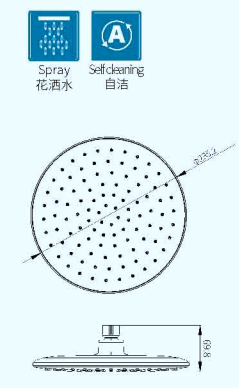

B22014
9" 1-Functions Rain shower
9寸单功能圆形顶喷