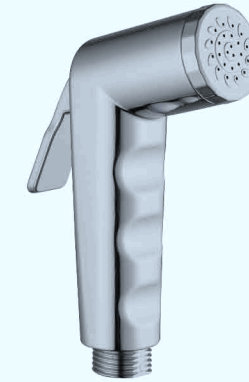

出水的灯光效果

D71112
1-Function light spray
单功能灯光喷枪