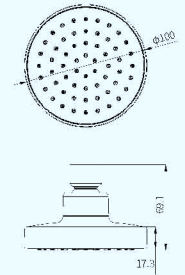

C27111

1-Function shower head
单功能莲蓬头