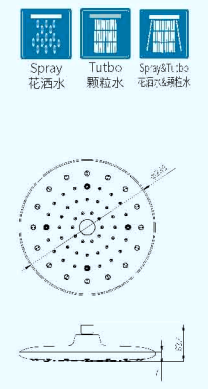

B28711
12" Rain shower
12 寸方形顶喷

B22031
9" 3-Functions Rain button shower
9寸三功能圆形按键顶喷