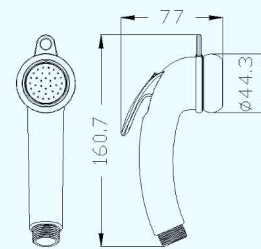

D71621
3-Function spray
三功能喷枪