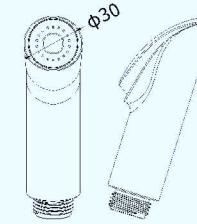

Optimize every detail

Better serve your

shower experience with outstanding taste

优化每一处细节，以卓然品味更好地服务您的淋浴体验

D71011
1-Function spray
单功能喷枪

D72311
1-Function spray
单功能喷枪

D71711
1-Function spray
单功能喷枪

出水的灯光效果

可自洁橡胶出水设计