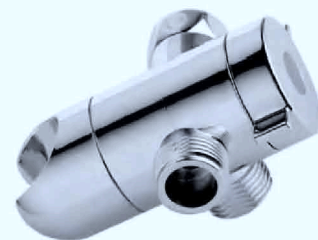

new 3-way diverter mount, chrome

- Lever for easy function switch
- Consumers could identify diverting rain shower or hand shower for safety, avoid getting wet before have a shower

F44201
3-way diverter
三通分水器

F44002
3-way diverter mount
三通分水器带插座

F44501
Shower arm bracket
美式臂架

F44101
3-way diverter
三通分水器

免打孔安装
Drill-free (3M sticker)