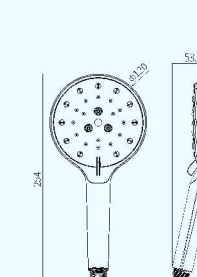

A12332

3-Function hand shower
三功能花洒