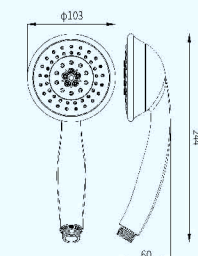

免打孔淋浴杆

Drill-free sliding Bar, chrome

*Stainless steel tube, length 500mm, dia. 25mm, chrome

*ABS central slider, chrome

*3-way diverter with suction cup, chrome

US Patent No. : US 7,197,776 B2

Spray
花洒水

Spray
花洒水

Spray Massage Spray+Massage
花洒水 按摩水 花洒水+按摩水

Spray Massage Spray+Massage
花洒水 按摩水 花洒水+按摩水

Spray Turbo Spray+Turbo Massage Spray+Massage
花洒水 颗粒水 花洒+颗粒水 按摩水 花洒+按摩水

Spray Turbo Spray+Turbo Massage Spray+Massage
花洒水 颗粒水 花洒+颗粒水 按摩水 花洒+按摩水