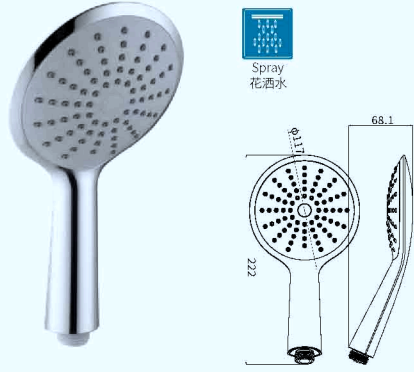

4-Function hand shower  
四功能花洒

A12541

4-Function hand shower  
四功能花洒

A19611

1-Function hand shower  
单功能花洒

Spray  
花洒水

A19631

3-Function hand shower  
三功能花洒