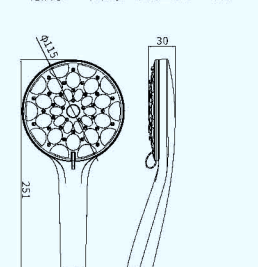

A12541

4-Function hand shower
四功能花洒