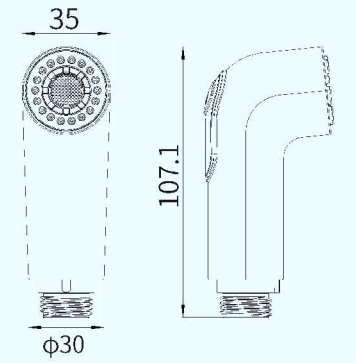

# OUTSTANDING

QUALITY  
ORIGINAL DESIGN

Streamline shape, soft radian, to bring you unlimited convenience, comfort more than 360 degrees.

**D75221**  
2-Function PULL-Out  
Thread: G 1/2  
二功能龙头咀

**D74831**  
3-Function PULL-down  
Thread: G 1/2 M16\*1  
三功能龙头咀