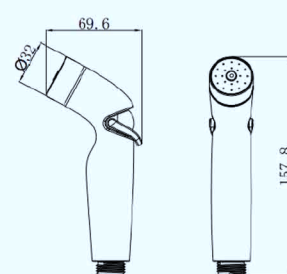

Optimize every detail

Better serve your

shower experience with outstanding taste

优化每一处细节，以卓然品味更好地服务您的淋浴体验

D72311
1-Function spray
单功能喷枪

D71711
1-Function spray
单功能喷枪

出水的灯光效果

可自洁橡胶出水设计