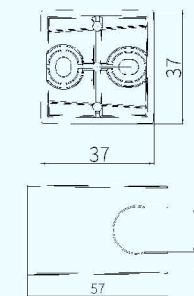

F41901
1-position wall bracket
单孔墙座