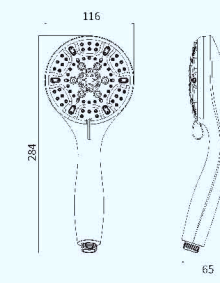

A13163

6-Function hand shower
六功能花洒