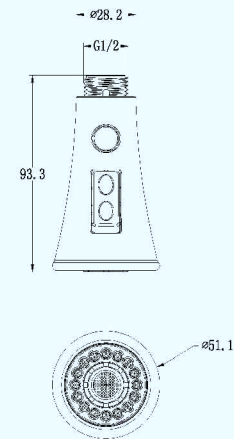

**D73321**  
2-Function PULL-down  
Thread: G 1/2 M16\*1  
二功能龙头咀

**D73121**  
2-Function PULL-down  
Thread: G 1/2 M16\*1  
二功能龙头咀

**D73421**  
2-Function PULL-down  
Thread: G 1/2 M16\*1  
二功能龙头咀

**D73221**  
2-Function PULL-down  
Thread: G 1/2 M16\*1  
二功能龙头咀

**D73521**  
2-Function PULL-down  
Thread: G 1/2 M16\*1  
二功能龙头咀

**D73621**  
2-Function pull-down  
Thread: G 1/2 M16\*1  
二功能龙头咀

**D73721**  
2-Function pull-down  
Thread: G 1/2 M16\*1  
二功能龙头咀

**D73821**  
2-Function PULL-Out  
Thread: G 1/2  
二功能龙头咀

**D75621**  
2-Function pull-down  
Thread: G 1/2 M16\*1  
二功能龙头咀

**D73921**  
2-Function PULL-Out  
Thread: G 1/2  
二功能龙头咀

Optimize every detail

Better serve your

shower experience with outstanding taste