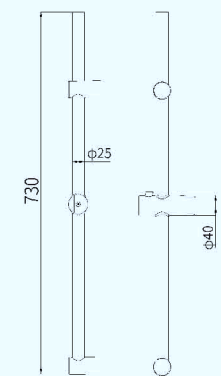

**E31421**  
Shower set  
椭圆形升降杆  
30\*15mm

**E31501**  
Shower set  
圆形升降杆  
φ22

**E36031**  
Shower set  
方形升降杆  
30\*15mm

**E31202**  
Shower set  
圆形升降杆  
φ19/22/24/25mm

**E31203**  
Shower set  
圆形升降杆  
φ19/22/24/25mm