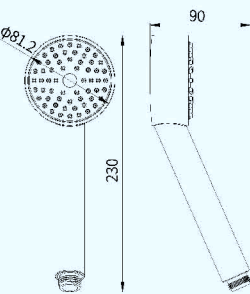

A15011

1-Function hand shower
单功能花洒