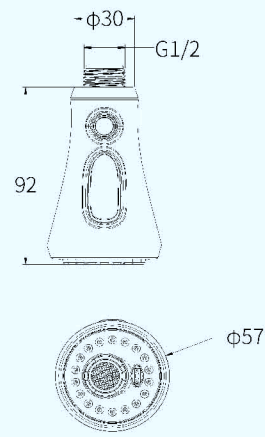

# OUTSTANDING

QUALITY  
ORIGINAL DESIGN

Streamline shape, soft radian, to bring you unlimited convenience, comfort more than 360 degrees.

**D75221**  
2-Function PULL-Out  
Thread: G 1/2  
二功能龙头咀

**D74831**  
3-Function PULL-down  
Thread: G 1/2 M16\*1  
三功能龙头咀