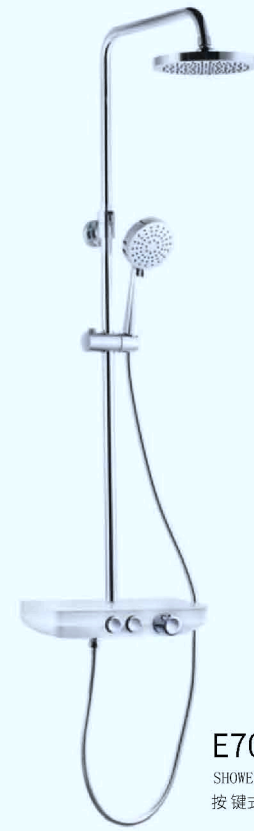

## EB7200

Cover plate bracket  
盖板支架

超薄设计  
1. 水压调节  
2. 水压调节  
3. 双喷嘴冲洗  
4. 女性专用喷嘴  
5. 自洁喷嘴  
6. 简易安装

Slim design  
superior brass inner part  
1. Water temperature control  
2. Water pressure control  
3. Dual cleaning nozzle  
4. One nozzle especially for women  
5. Self cleaning nozzle  
6. Easy installation

## EB5610

Cover plate bracket  
盖板支架

超薄设计  
高品质铜内部件  
1. 水压调节  
2. 双喷嘴冲洗  
3. 女性专用喷嘴  
4. 简易安装

Slim design  
superior brass inner part  
1. Water pressure control  
2. Dual cleaning nozzle  
3. One nozzle especially for women  
4. Easy installation

喷枪系列

44

E70301  
Shelf Faucet  
置物淋浴柱

E70001  
SHOWER SYSTEM  
按键式置物淋浴柱

E70110  
SHOWER SYSTEM  
置物淋浴柱

E61003  
SHOWER SYSTEM  
淋浴柱

E61006  
SHOWER SYSTEM  
淋浴柱

E61007  
SHOWER SYSTEM  
淋浴柱