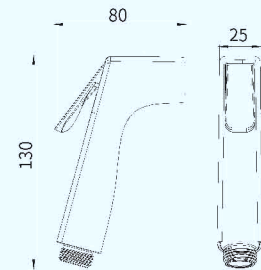

D71711
1-Function spray
单功能喷枪