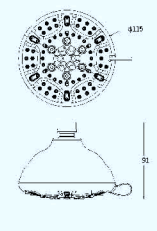

C23063

6-Function shower head
六功能莲蓬头

E50003
Shower Combo
花洒组